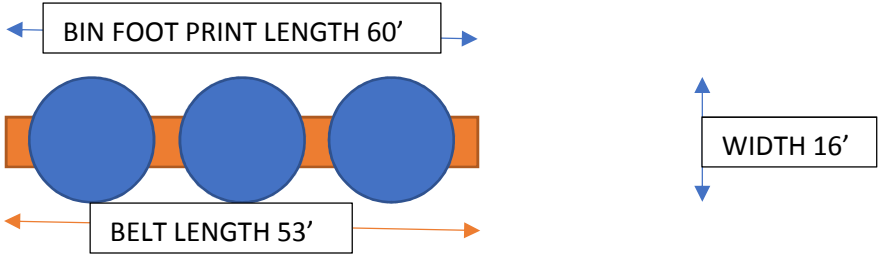

**TR BIN SET UP FOOT PRINT**

- KEY
- BINS
  - BIN BELT
  - TOP LOAD BELT
  - DRIVE OVER

MATS REQUIRED  
PLANT - - 2 - 40' / 2 - 20'